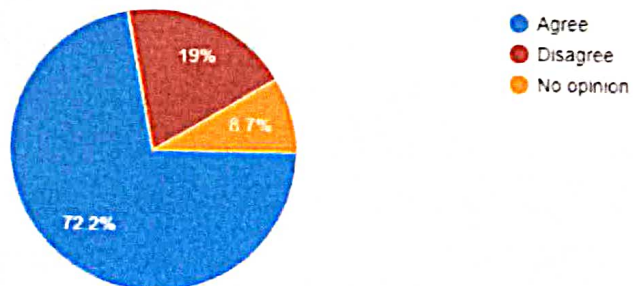

### Students Feedback Analysis Report 2021-2022

Sl. No	Queries	Percentage Response (out of 186)		
		Agree	Disagree	No Opinion
1	The curriculum and syllabus are well organized and easy to follow	69	24.6	6.4
2	The learning objectives are clear and appropriate to the needs of the students.	66.7	17.5	15.9
3	The resources are appropriate for students' level.	72.2	19	8.7
4	The resources are sufficient and cover The syllabi	66.7	22.2	11.1
5	The strategies and activities address the learning needs of all students, including students with disabilities and dual language learners	55.6	15.9	28.6
6	The instructional strategies and activities appropriate for the modules.	69.8	14.3	15.9
7	The assessments and instructional activities align to the learning objectives.	71.4	10.3	18.3
8	The assessments provide opportunities for students to adequately demonstrate their learning through higher order thinking	72.2	20.6	7.1
9	The questions are aligned according to the objectives and instructional processes.	66.7	16.7	16.7
10	The process of teaching, learning and evaluation are balanced.	61.9	21.4	16.7

The curriculum and syllabus are well organized and easy to follow

The learning objectives are clear and appropriate to the needs of the students.

The resources are appropriate for students' level.

The resources are sufficient and cover the syllabi