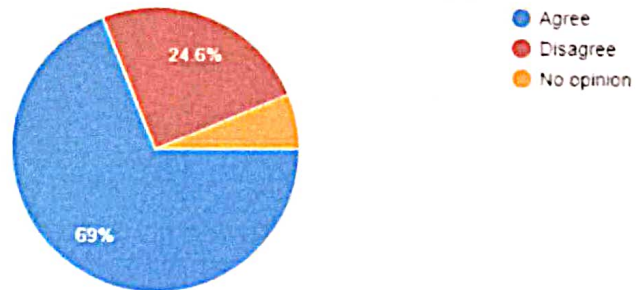

The curriculum and syllabus are well organized and easy to follow