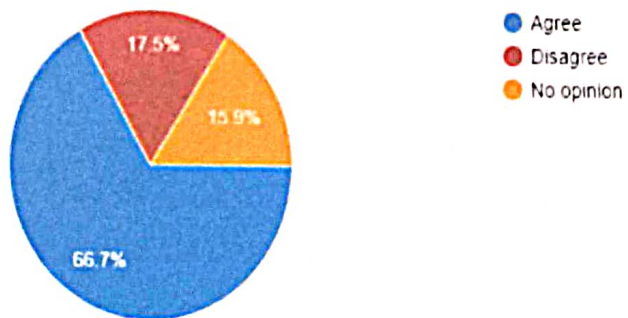

The learning objectives are clear and appropriate to the needs of the students.